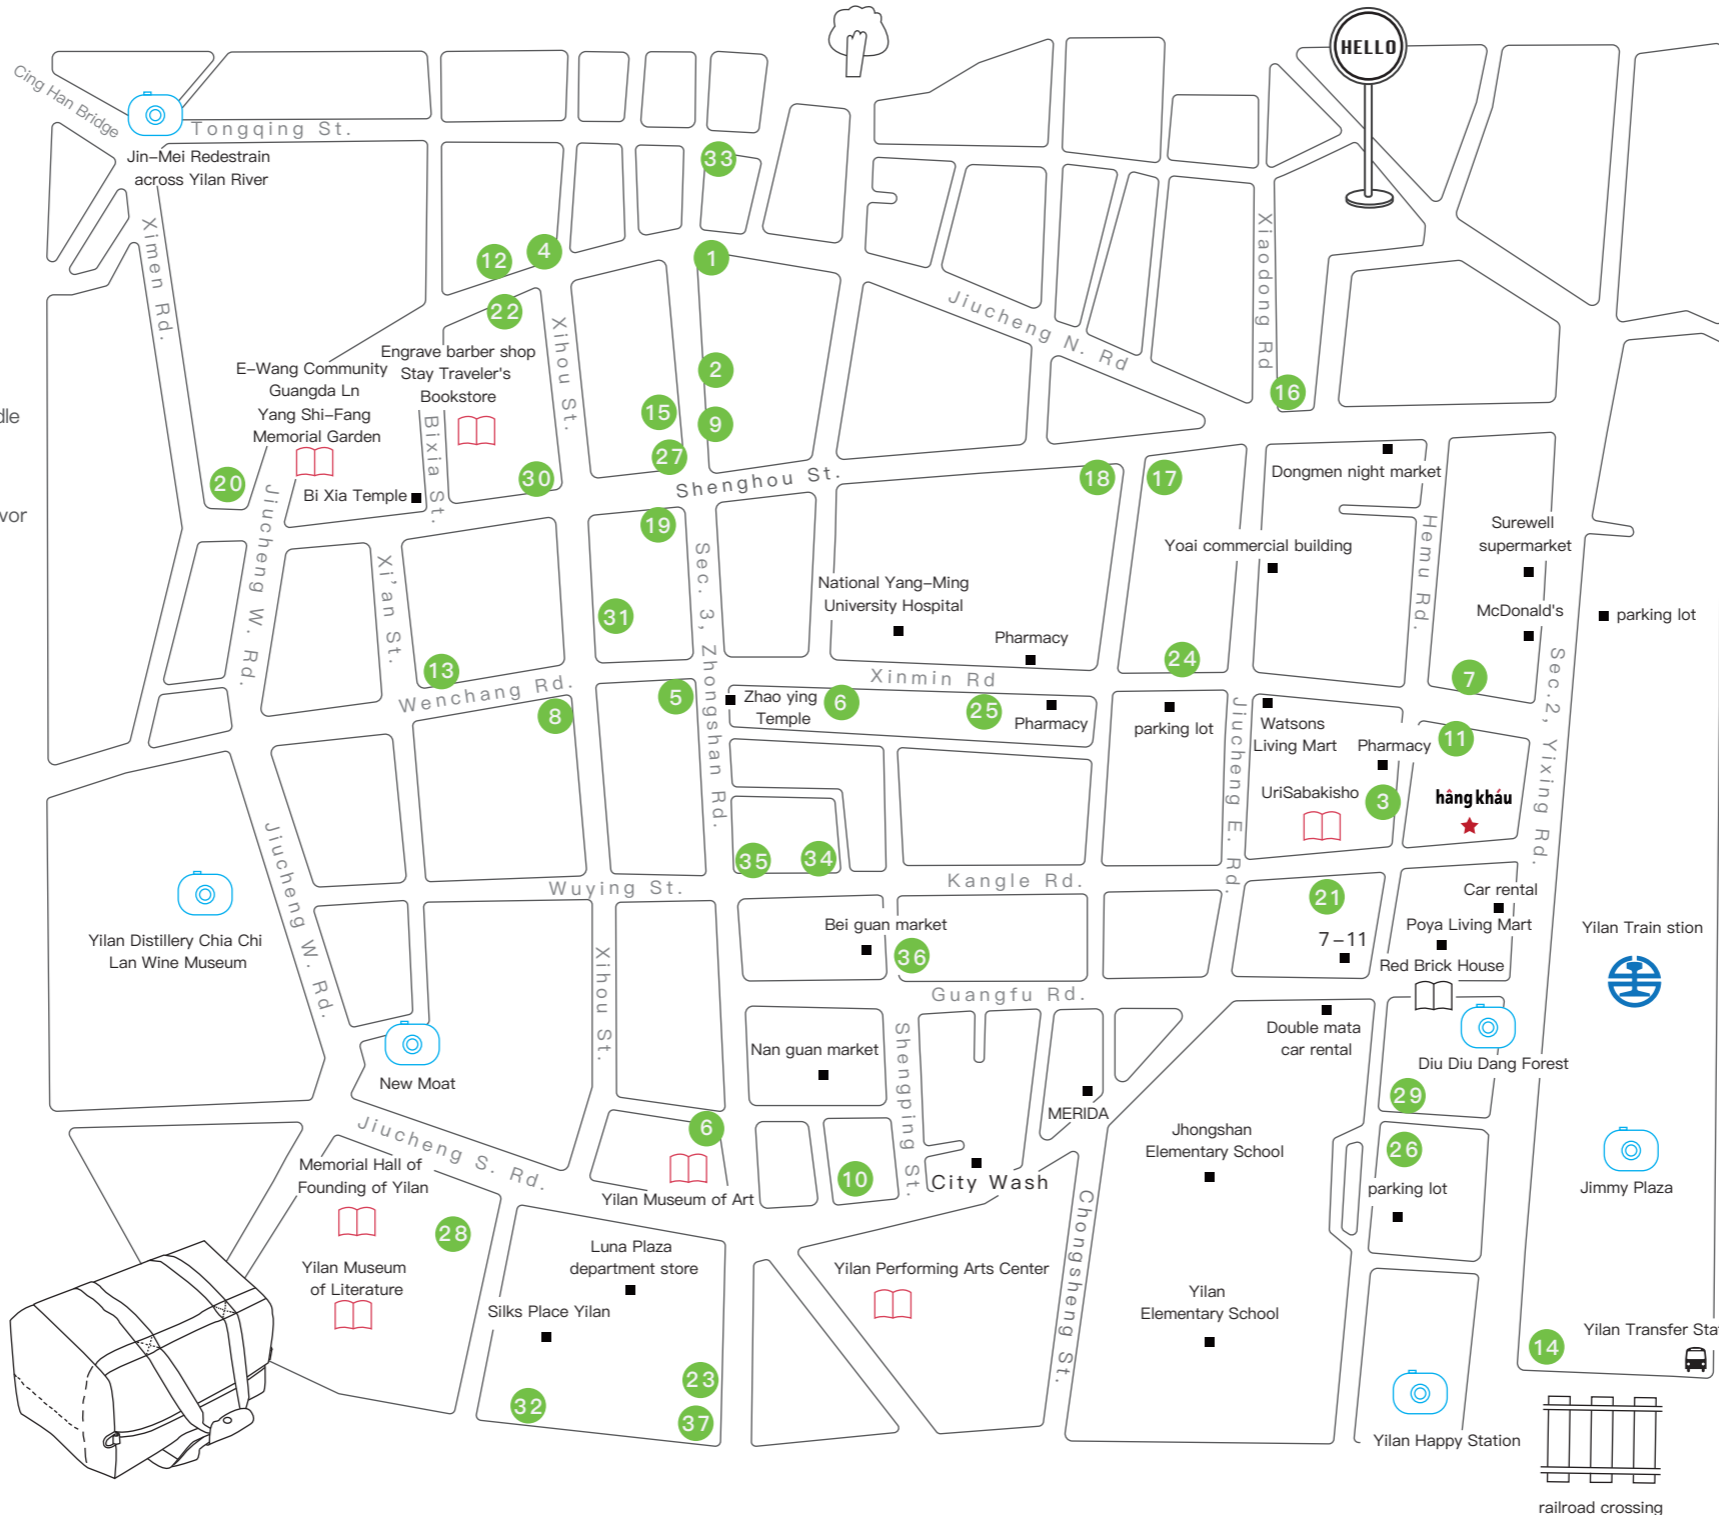

## Decious Food

- 1 Beimen mung bean milkshake
- 2 30 Years old lemon aiyu jelly
- 3 Dongbei jiao braised pork on rice
- 4 Beimen fried rice noodle
- 5 Jeng-Hsiung food stand
- 6 Da mao wonton noodle
- 7 Da mien chang sesame noodle
- 8 Wenchan Rd. soy bean noodle
- 9 Shi liu kan pickled cucumber chicken soup noodle
- 10 Nan guan memory crispy sparerib soup
- 11 Da chen lamp chop and beef noodle
- 12 Chuan cheng pork thick soup with garlic flavor
- 13 A nan rice noodle thick soup
- 14 Normal fresh meat xiaolongbao
- 15 Miao kou red vinasse squid
- 16 Shun shun goose king
- 17 Nan tang dumplings
- 18 A mao rice noodle thick soup
- 19 Cheng huang traditional breakfast
- 20 Ximen traditional breakfast
- 21 Kaki gori (ice shop)
- 22 Yuan lai tofu pudding
- 23 Hei xiu (ice shop)
- 24 You sticky rick cake
- 25 Wang pin tofu pudding
- 26 Café slow train
- 27 Café story (He sheng taiping)
- 28 Kyukoku Japanese Restaurant
- 29 Le Temps 1988(western restaurant)
- 30 Small House +18(western restaurant)
- 31 Hao sushi
- 32 Darwin Bistro
- 33 Epicureanism traditional biscuit
- 34 Lao yuan xiang tongue cake
- 35 Lao jan sow glace fruit
- 36 Sun yuan hang cured meats
- 37 Yih shun shiuan bakery

## How to go Yilan Transfer Station .

1. Please go to Yilan Train Station to get free pass card.
2. Go through Yilan Train Station, form front station to rear station, and Yilan Transfer Station is on the right side.

## Yilan Art

- Yilan Museum of Art
- Yilan Museum of Literature
- Memorial Hall of Founding of Yilan Administration
- Yilan Performing Arts Center
- Red Brick House (Former Japanese Rice Examine Station)
- UriSabakisho (live house & café)
- Stay Traveler's Bookstore
- Engrave barber shop
- E-Wang Community Guangda Ln
- Yang Shi-Fang Memorial Garden

## Take a shot

- Diu Diu Dang Forest (Public art work)
- Jimmy Plaza (Public art work)
- Yilan Distillery Chia Chi Lan Wine Museum
- Yilan Happy Station (Public art work)
- Jin-Mei Redestrain across Yilan River
- New Moat